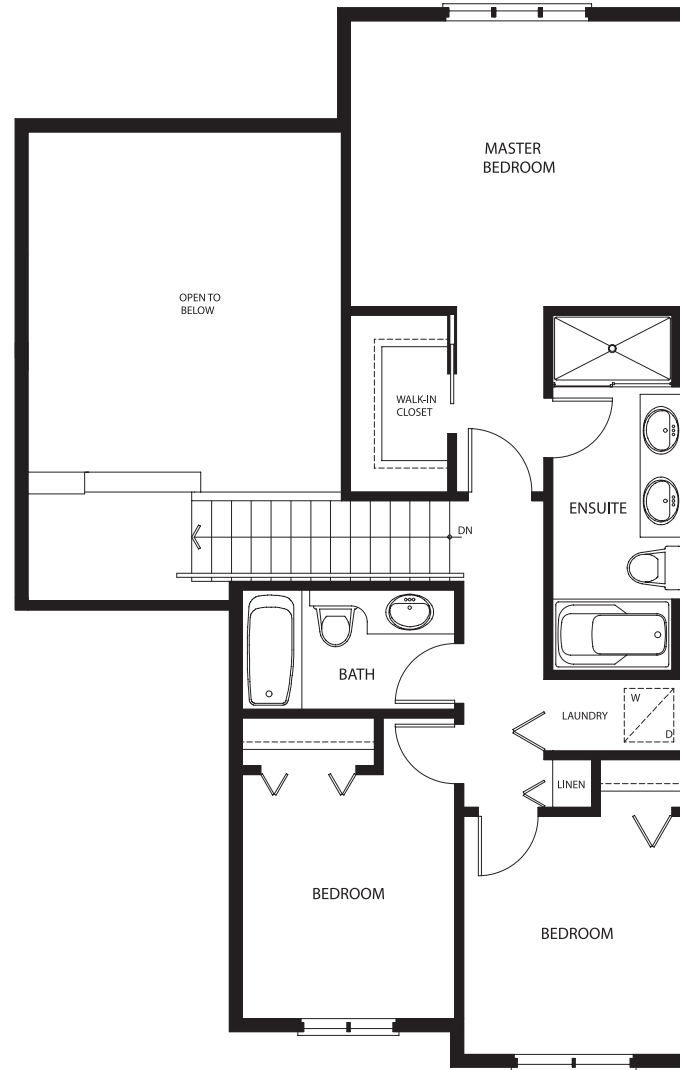

MAIN

UPPER

TAYLOR SERIES
Home D2: 1,592 SF
Unit 58